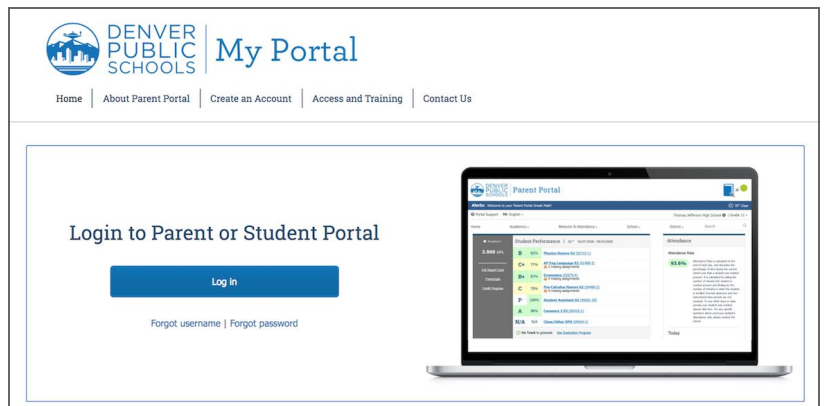

# DPS Schoology Student Login Information

## STUDENT Login

1. First stop, Student Portal:  
<https://myportal.dpsk12.org>

2. To log in: click on Academics > Related Apps > Schoology

3. Student is routed to their DPS Google account.

- Student id # @dpsk12.net  
Example: 675432@dpsk12.net