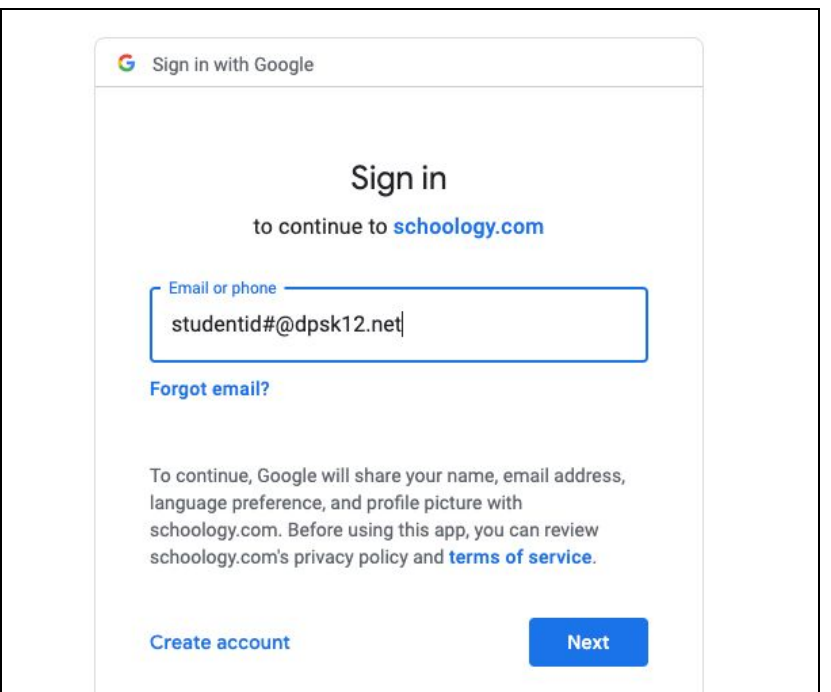

## STUDENT Login

1. First stop, Student Portal:  
<https://myportal.dpsk12.org>

2. To log in: click on Academics > Related Apps > Schoology

3. Student is routed to their DPS Google account.

- Student id # @dpsk12.net  
Example: 675432@dpsk12.net

4. Students are sent to DPS login page:

- Username: DPS Student ID #
- Password: Date of Birth  
MMDDYYYY (eg: 01012001)  
\*students may have changed their password.

Sign in with your DPS username and password